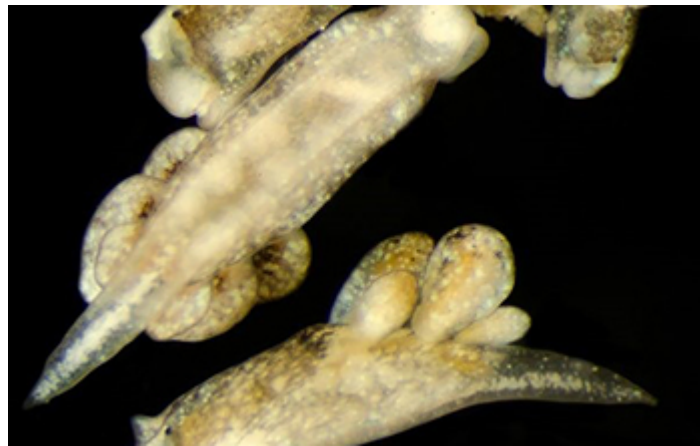

# New sea slug species discovered near condominiums of Florida's Cedar Key

## Sea slug has an unusual lifestyle

Finding this sea slug on Florida's Cedar Key shows how little is known about marine biodiversity.

[Credit and Larger Version \(/discoveries/disc\\_images.jsp?cntn\\_id=298783&org=NSF\)](#)

June 24, 2019

Feet from the raw bars and seashell-colored condominiums of Florida's Cedar Key, NSF-supported researchers at the [Florida Museum of Natural History \(/cgi-bin/good-bye?https://www.floridamuseum.ufl.edu/science/egg-sucking-sea-slug-from-cedar-key/\)](#) and California State University discovered a new species of sea slug that is a rare outlier in a group famous for being ultra-vegetarians. The discovery is [published \(/cgi-bin/good-bye?https://biotaxa.org/Zootaxa/article/view/zootaxa.4614.3.7\)](#) in the journal *Zootaxa*.

The slug belongs to the sacoglossans, a group of more than 300 species that are such enthusiastic eaters of plants that many turn green and some resemble leaves.

But this species, *Olea hensoni*, has gone rogue, joining two other sacoglossan species – *Olea hansineensis* in the northeast Pacific Ocean and *Calliopaea bellula* in the Mediterranean Sea – that abandoned a diet of seaweed to prey on the eggs of their fellow slugs and snails. It's surprising, the scientists say, that a member of this group would show up around Florida, because the other two species are from cold, northern waters.